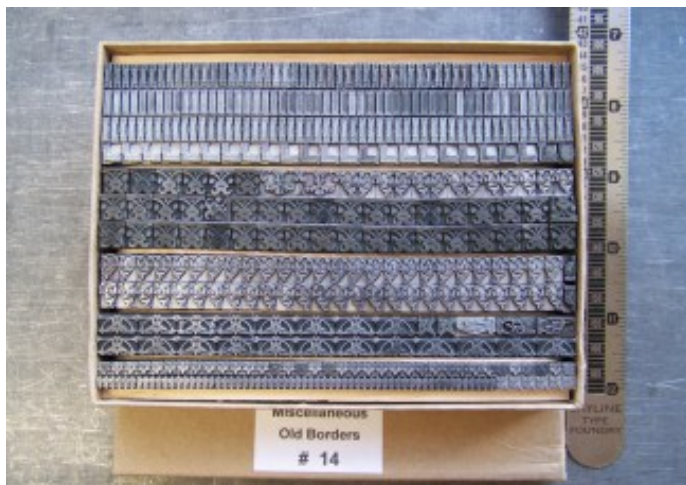

MISCELLANEOUS OLD BORDERS #14

DA0302

Price: ~~$89.00~~ $75.59